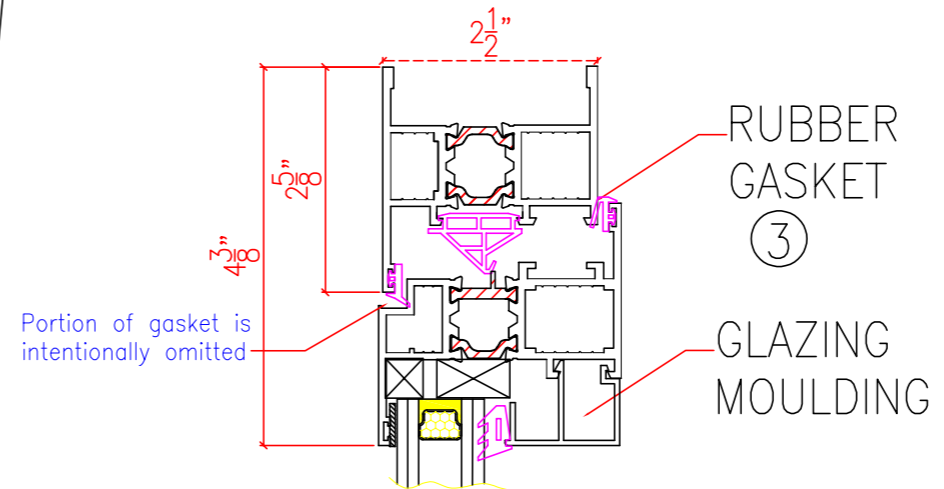

1" I.G.

Name:
Series TT3000 Tilt & Turn Window

Date:

Drawn By:

JL

Scale:

As Shown

71E Industry Court, Deer Park 11729
Tel: (631) 940-8188
Fax: (631) 940-8190
Email: salesctwindows@gmail.com
ctaluminumnyc.com