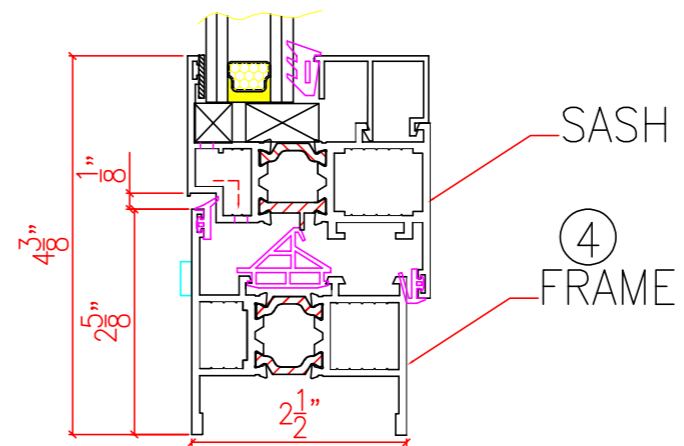

1" I.G.

Name:
Series TT3000 Tilt & Turn Window

Date:

Drawn By:

JL

Scale:

As Shown

71E Industry Court, Deer Park 11729
Tel: (631) 940-8188
Fax: (631) 940-8190
Email: salesctwindows@gmail.com
ctaluminumnyc.com