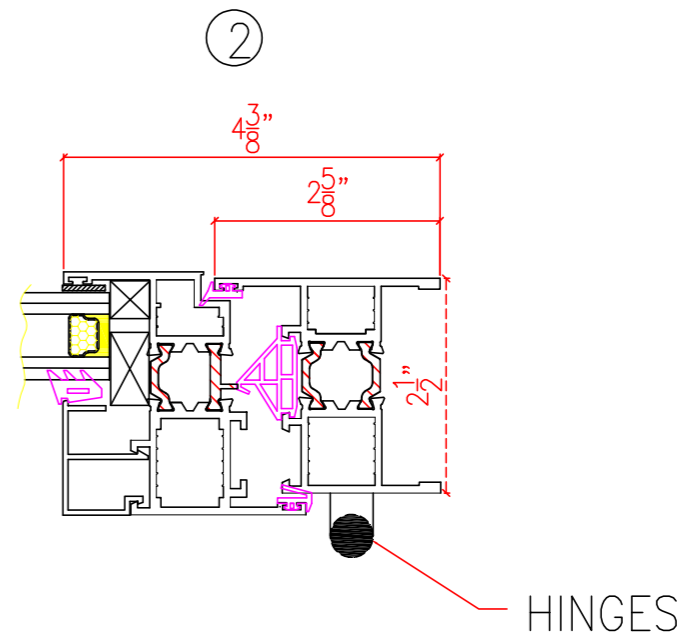

1" I.G.

Name:
Series TT3000 Tilt & Turn Window

Date:

Drawn By:

JL

Scale:

As Shown

71E Industry Court, Deer Park 11729
Tel: (631) 940-8188
Fax: (631) 940-8190
Email: salesctwindows@gmail.com
ctaluminumnyc.com